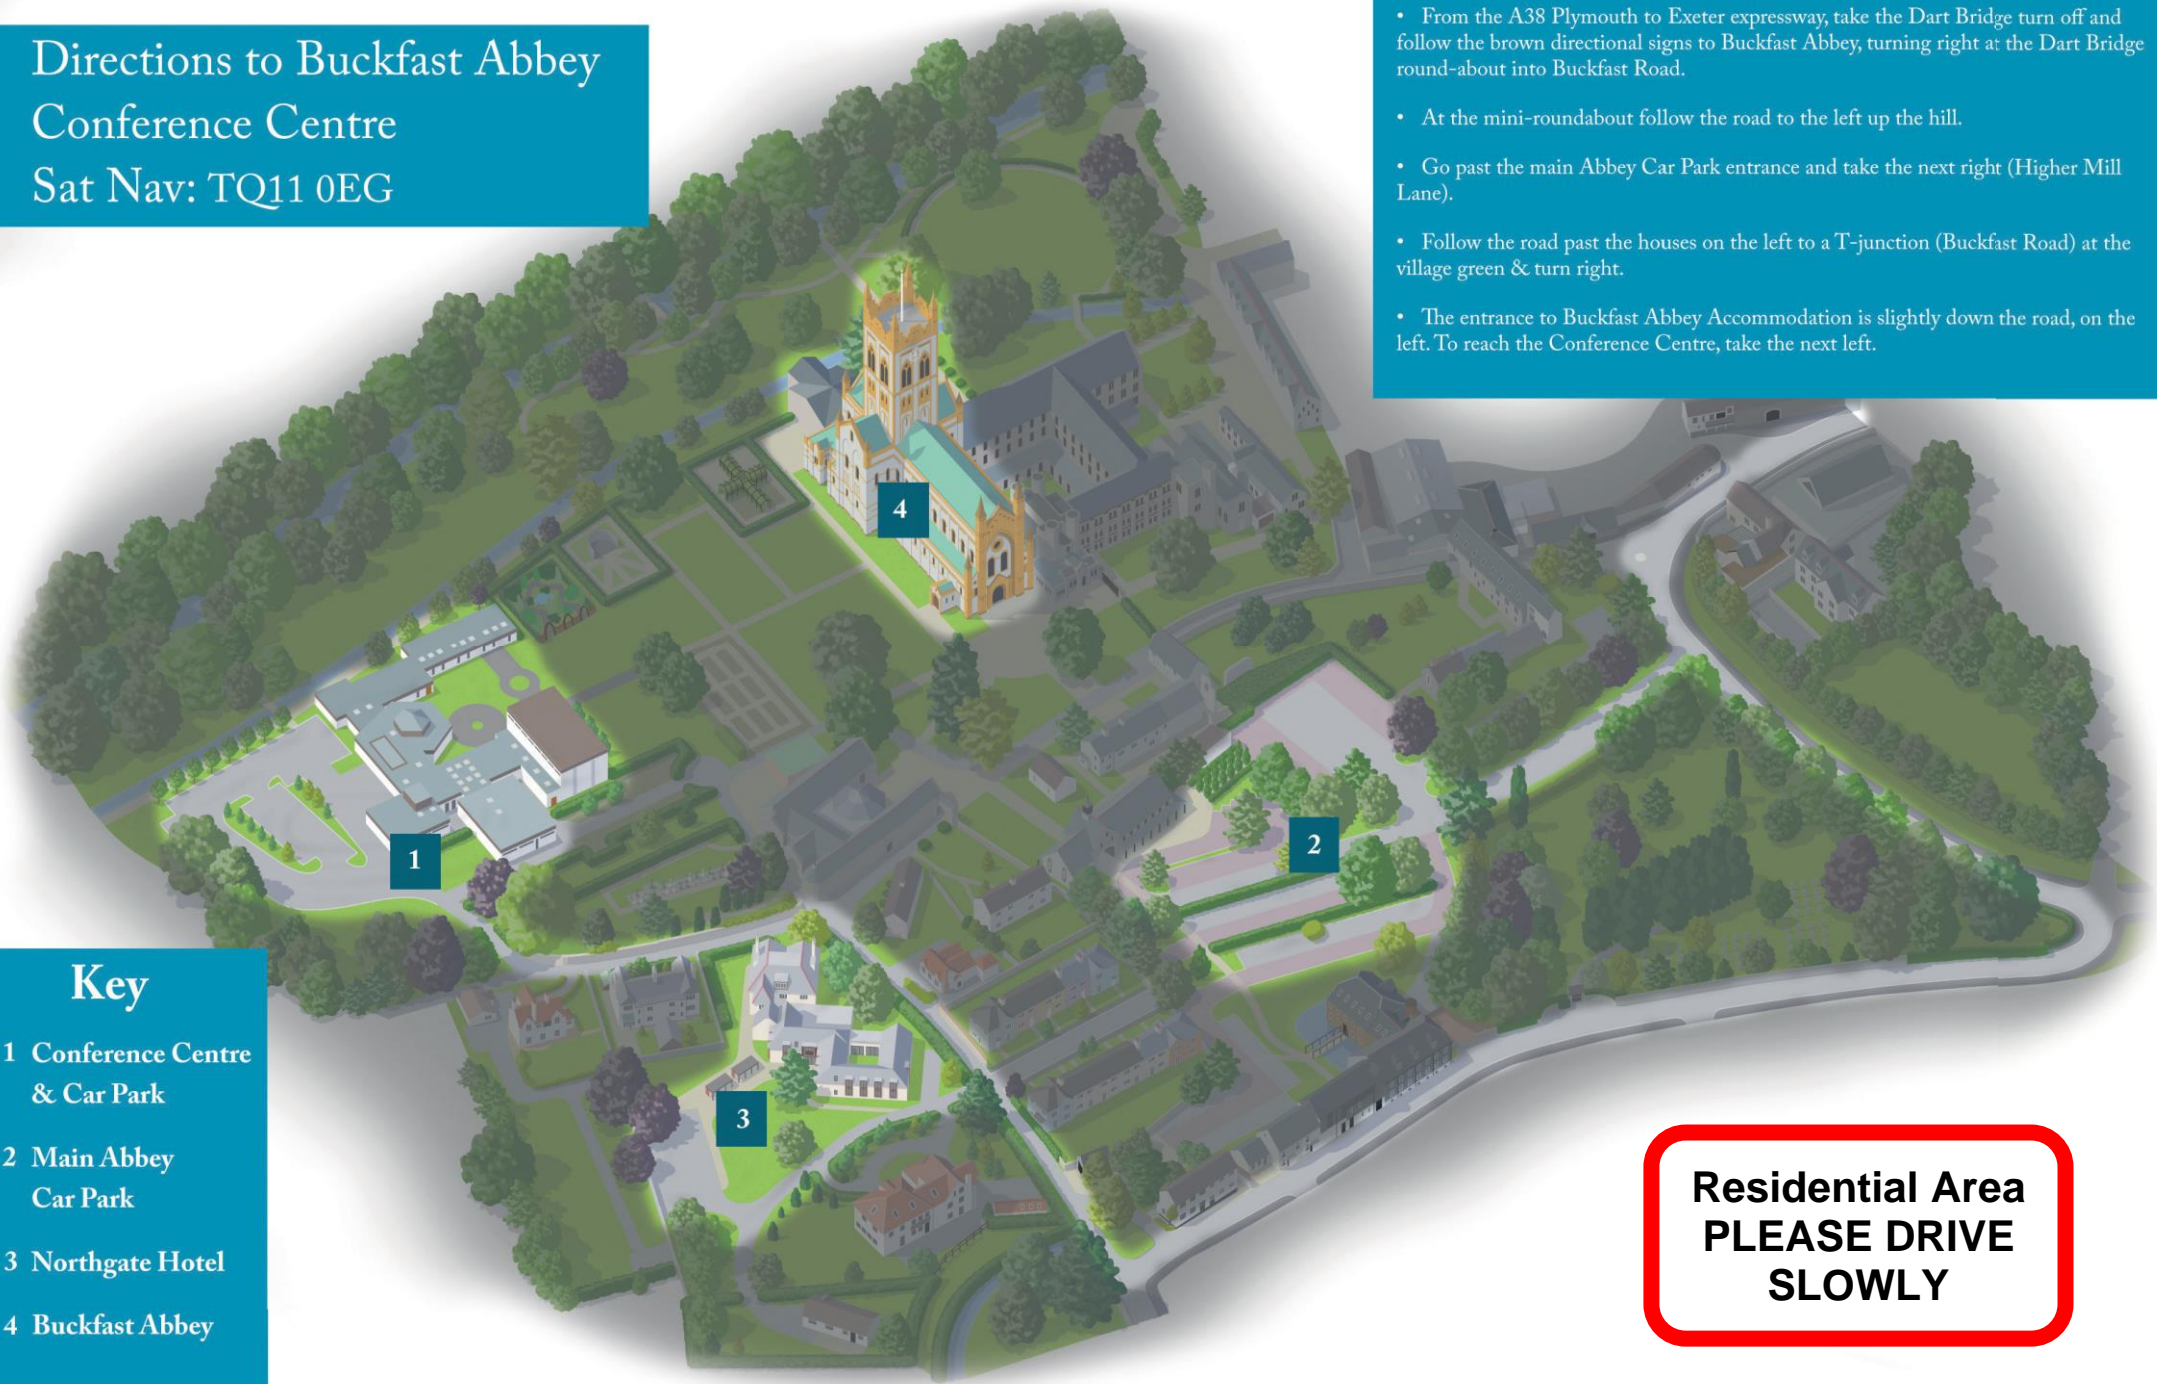

# Directions to Buckfast Abbey Conference Centre Sat Nav: TQ11 0EG

- From the A38 Plymouth to Exeter expressway, take the Dart Bridge turn off and follow the brown directional signs to Buckfast Abbey, turning right at the Dart Bridge round-about into Buckfast Road.
- At the mini-roundabout follow the road to the left up the hill.
- Go past the main Abbey Car Park entrance and take the next right (Higher Mill Lane).
- Follow the road past the houses on the left to a T-junction (Buckfast Road) at the village green & turn right.
- The entrance to Buckfast Abbey Accommodation is slightly down the road, on the left. To reach the Conference Centre, take the next left.

## Key

- 1 Conference Centre & Car Park
- 2 Main Abbey Car Park
- 3 Northgate Hotel
- 4 Buckfast Abbey

**Residential Area  
PLEASE DRIVE  
SLOWLY**